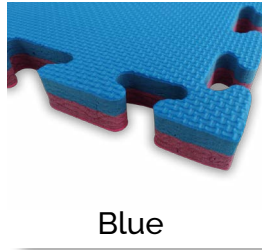

PLAY all DAY

Reversible Jigsaw Mat

Play all Day Reversible Jigsaw Mat

Play all day reversible Jigsaw mats are specially made with high-density EVA foam which makes the surface very smooth & anti-slip concept. It performs well at resilient, good resistance at stress, return to it's original shape quickly. Comes with attractive colour options for a colourful, vibrant children floor. Made from Environment friendly EVA foam materials.

Application Area:

These foam mats are best suitable for

1. Indoor children playground flooring
2. Pre school
3. Home uses for children floor
4. Indoor sports activities.
5. Nursing Home
6. Play floor inside clinic, shopping mall etc.

Close up texture

Specifications

Description	Prime Play Safety Foam Mats
Material	EVA Foam Mats
Shape	Interlocking, Jigsaw, Puzzle type.
Dimension (mm)	1000mmx1000mm
Thickness (mm)	25mm
Colour options	Red/ Blue & Yellow/Green
QTY/ Carton	8 PCS or 8m2 or 86sqft

PLAY all DAY

Reversible Jigsaw Mat

Colour options:

Red

Blue

Yellow

Green

Mix & match colour options with 4 different available colour