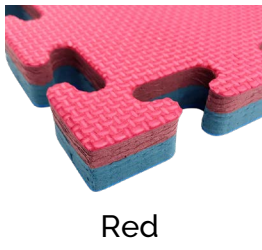

PLAY all DAY

Reversible Jigsaw Mat

Play all Day Reversible Jigsaw Mat

Play all day reversible Jigsaw mats are specially made with high-density EVA foam which makes the surface very smooth & anti-slip concept. It performs well at resilient, good resistance at stress, return to it's original shape quickly. Comes with attractive colour options for a colourful, vibrant children floor. Made from Environment friendly EVA foam materials.

Application Area:

These foam mats are best suitable for

1. Indoor children playground flooring
2. Pre school
3. Home uses for children floor
4. Indoor sports activities.
5. Nursing Home
6. Play floor inside clinic, shopping mall etc.

Close up texture

Specifications

Description	Prime Play Safety Foam Mats
Material	EVA Foam Mats
Shape	Interlocking, Jigsaw, Puzzle type.
Dimension (mm)	1000mmx1000mm
Thickness (mm)	25mm
Colour options	Red/ Blue & Yellow/Green
QTY/ Carton	8 PCS or 8m2 or 86sqft

PLAY all DAY

Reversible Jigsaw Mat

Colour options:

Red

Blue

Yellow

Green

Mix & match colour options with 4 different available colour