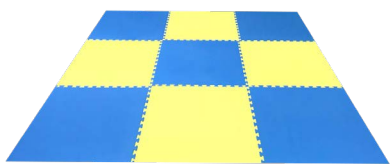

PLAY all DAY

Reversible Jigsaw Mat

Play all Day Reversible Jigsaw Mat

Play all day reversible Jigsaw mats are specially made with high-density EVA foam which makes the surface very smooth & anti-slip concept. It performs well at resilient, good resistance at stress, return to it's original shape quickly. Comes with attractive colour options for a colourful, vibrant children floor. Made from Environment friendly EVA foam materials.

Close up texture

Specifications

Description	Prime Play Safety Foam Mats
Material	EVA Foam Mats
Shape	Interlocking, Jigsaw, Puzzle type.
Dimension (mm)	1000mmx1000mm
Thickness (mm)	25mm
Colour options	Red/ Blue & Yellow/Green
QTY/ Carton	8 PCS or 8m2 or 86sqft

PLAY all DAY

Reversible Jigsaw Mat

Colour options:

Red

Blue

Yellow

Green

Mix & match colour options with 4 different available colour

Red & Blue

Blue & Green

Red & Green

Yellow & Blue

Green & Yellow

Red & Yellow