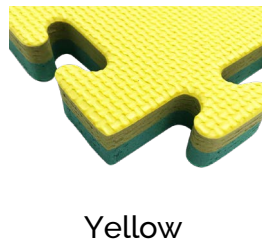

PLAY all DAY

Reversible Jigsaw Mat

Play all Day Reversible Jigsaw Mat

Play all day reversible Jigsaw mats are specially made with high-density EVA foam which makes the surface very smooth & anti-slip concept. It performs well at resilient, good resistance at stress, return to it's original shape quickly. Comes with attractive colour options for a colourful, vibrant children floor. Made from Environment friendly EVA foam materials.

Close up texture

Specifications

Description	Prime Play Safety Foam Mats
Material	EVA Foam Mats
Shape	Interlocking, Jigsaw, Puzzle type.
Dimension (mm)	1000mmx1000mm
Thickness (mm)	25mm
Colour options	Red/ Blue & Yellow/Green
QTY/ Carton	8 PCS or 8m2 or 86sqft

PLAY all DAY

Reversible Jigsaw Mat

Colour options:

Red

Blue

Yellow

Green

Mix & match colour options with 4 different available colour

Red & Blue

Blue & Green

Red & Green

Yellow & Blue

Green & Yellow

Red & Yellow