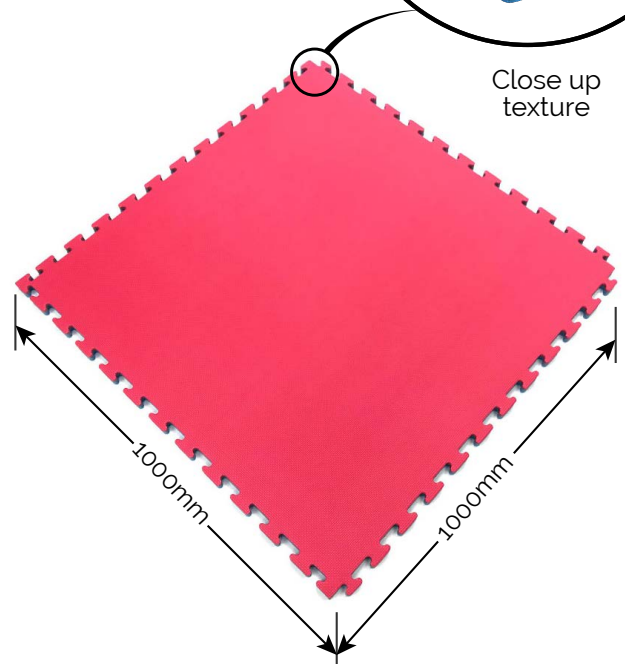

PLAY all DAY

Reversible Jigsaw Mat

Play all Day Reversible Jigsaw Mat

Play all day reversible Jigsaw mats are specially made with high-density EVA foam which makes the surface very smooth & anti-slip concept. It performs well at resilient, good resistance at stress, return to it's original shape quickly. Comes with attractive colour options for a colourful, vibrant children floor. Made from Environment friendly EVA foam materials.

Application Area:

These foam mats are best suitable for

1. Indoor children playground flooring
2. Pre school
3. Home uses for children floor
4. Indoor sports activities.
5. Nursing Home
6. Play floor inside clinic, shopping mall etc.

Close up texture

Specifications

Description	Prime Play Safety Foam Mats
Material	EVA Foam Mats
Shape	Interlocking, Jigsaw, Puzzle type.
Dimension (mm)	1000mmx1000mm
Thickness (mm)	25mm
Colour options	Red/ Blue & Yellow/Green
QTY/ Carton	8 PCS or 8m2 or 86sqft