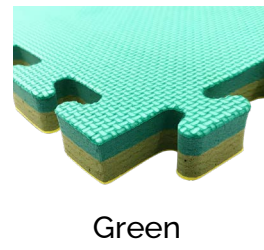

PLAY all DAY

Reversible Jigsaw Mat

Play all Day Reversible Jigsaw Mat

Play all day reversible Jigsaw mats are specially made with high-density EVA foam which makes the surface very smooth & anti-slip concept. It performs well at resilient, good resistance at stress, return to it's original shape quickly. Comes with attractive colour options for a colourful, vibrant children floor. Made from Environment friendly EVA foam materials.

Close up texture

Specifications

Description	Prime Play Safety Foam Mats
Material	EVA Foam Mats
Shape	Interlocking, Jigsaw, Puzzle type.
Dimension (mm)	1000mmx1000mm
Thickness (mm)	25mm
Colour options	Red/ Blue & Yellow/Green
QTY/ Carton	8 PCS or 8m2 or 86sqft

PLAY all DAY

Reversible Jigsaw Mat

Colour options:

Red

Blue

Yellow

Green

Mix & match colour options with 4 different available colour

Red & Blue

Blue & Green

Red & Green

Yellow & Blue

Green & Yellow

Red & Yellow