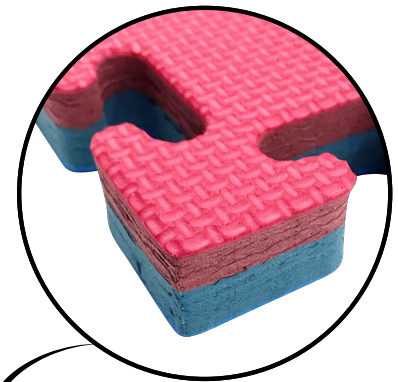

PLAY all DAY

Reversible Jigsaw Mat

Play all Day Reversible Jigsaw Mat

Play all day reversible Jigsaw mats are specially made with high-density EVA foam which makes the surface very smooth & anti-slip concept. It performs well at resilient, good resistance at stress, return to it's original shape quickly. Comes with attractive colour options for a colourful, vibrant children floor. Made from Environment friendly EVA foam materials.

Application Area:

These foam mats are best suitable for

1. Indoor children playground flooring
2. Pre school
3. Home uses for children floor
4. Indoor sports activities.
5. Nursing Home
6. Play floor inside clinic, shopping mall etc.

Close up texture

Specifications

Description	Prime Play Safety Foam Mats
Material	EVA Foam Mats
Shape	Interlocking, Jigsaw, Puzzle type.
Dimension (mm)	1000mmx1000mm
Thickness (mm)	25mm
Colour options	Red/ Blue & Yellow/Green
QTY/ Carton	8 PCS or 8m2 or 86sqft

PLAY all DAY

Reversible Jigsaw Mat

Colour options:

Red

Blue

Yellow

Green

Mix & match colour options with 4 different available colour