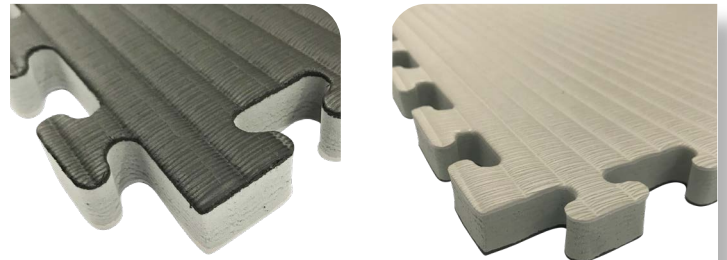

## PRO Reversible Jigsaw Mat

Pro Reversible Jigsaw Mat are another success of Primelay which comes with lightweight puzzle system and flexible in handling. It performs well at resilient, good resistance at stress, return to it's own shape very fast.

### Application Area:

Use for various indoor sports activities i.e.

1. Judo mats
2. Taekwondo mats
3. Martial art Mats
4. Karate Mat
5. Wrestling mat
6. Jojo mat
7. MMA mat
8. JJU jitsu mat
9. BJJ mat etc.

**Specifications**

Description	Prime Sports Safety Foam Mats
Material	EVA Foam Mats
Shape	Interlocking, Jigsaw, Puzzle type.
Dimension (mm)	1000mmx1000mm
Thickness (mm)	25mm
Colour options	Red/ Blue & Grey/Black
QTY/ Carton	8 PCS or 8m2 or 86sqft

**Colour options:**

Red/Blue

Black/Grey

Red & Blue are widely used colour. But it's possible to have different colour option with PRO mats.

Red & Blue

Grey & Red

Black & Grey

Black & Blue