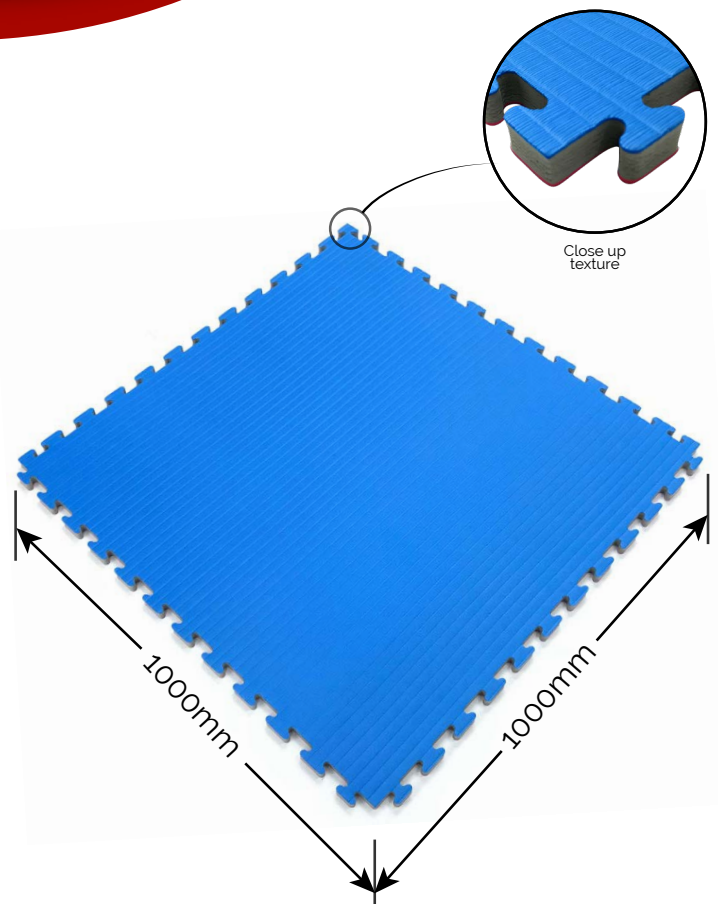

Prime Sports

**PRO**

Reversible  
Jigsaw Mat

## PRO Reversible Jigsaw Mat

Pro Reversible Jigsaw Mat are another success of Primelay which comes with lightweight puzzle system and flexible in handling. It performs well at resilient, good resistance at stress, return to it's own shape very fast.

**Specifications**

Description	Prime Sports Safety Foam Mats
Material	EVA Foam Mats
Shape	Interlocking, Jigsaw, Puzzle type.
Dimension (mm)	1000mmx1000mm
Thickness (mm)	25mm
Colour options	Red/ Blue & Grey/Black
QTY/ Carton	8 PCS or 8m2 or 86sqft

**Colour options:**

Red/Blue

Black/Grey

Red & Blue are widely used colour. But it's possible to have different colour option with PRO mats.

Red & Blue

Grey & Red

Black & Grey

Black & Blue